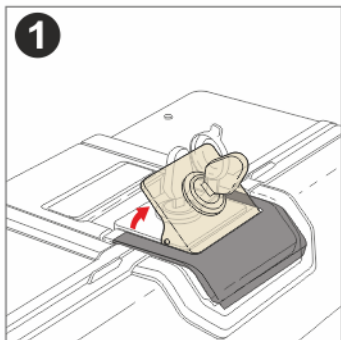

LOCK INSTALLATION

VIDEO

OPEN

CLOSE

MORE INFO

ASSEMBLY

RELEASE

300
trees planted
in our SHAD forest