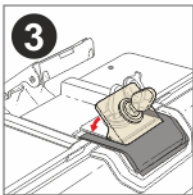

LOCK INSTALLATION

VIDEO

OPEN

CLOSE

MORE INFO

ASSEMBLY

RELEASE

300
trees planted
in our SHAD forest