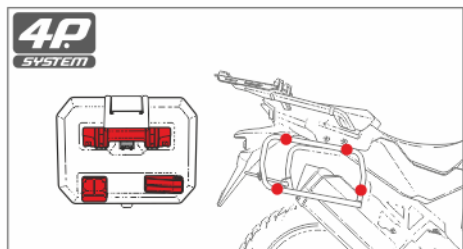

LOCK INSTALLATION

VIDEO

OPEN

CLOSE

MORE INFO

ASSEMBLY

RELEASE

300
trees planted
in our SHAD forest