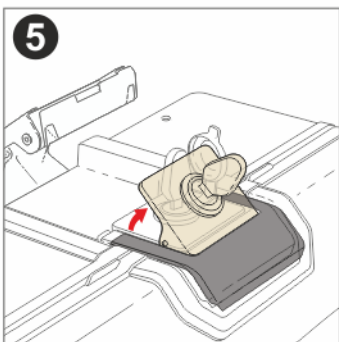

LOCK INSTALLATION

VIDEO

OPEN

CLOSE

MORE INFO

ASSEMBLY

RELEASE

300
trees planted
in our SHAD forest