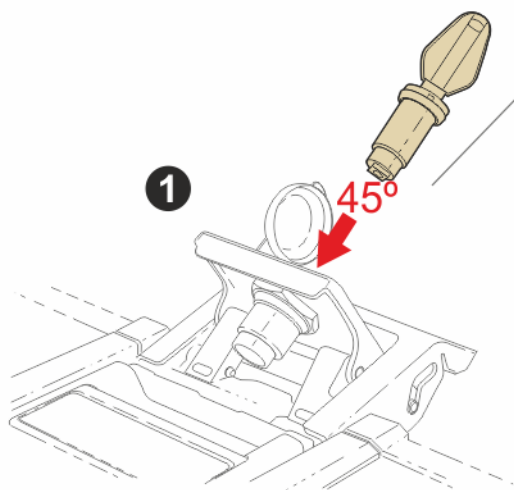

LOCK INSTALLATION

VIDEO

OPEN

CLOSE

MORE INFO

ASSEMBLY

RELEASE

300
trees planted
in our SHAD forest