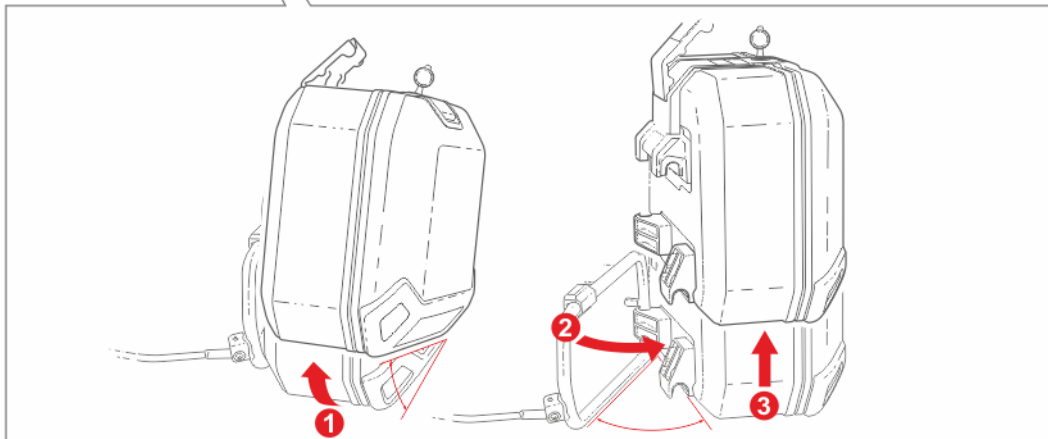

LOCK INSTALLATION

VIDEO

OPEN

CLOSE

MORE INFO

ASSEMBLY

RELEASE

300
trees planted
in our SHAD forest