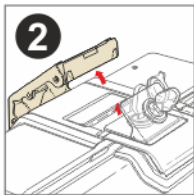

LOCK INSTALLATION

VIDEO

OPEN

CLOSE

MORE INFO

ASSEMBLY

RELEASE

300
trees planted
in our SHAD forest