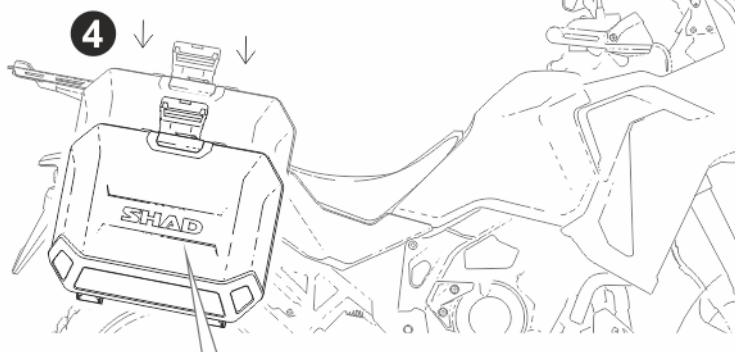

LOCK INSTALLATION

VIDEO

OPEN

CLOSE

MORE INFO

ASSEMBLY

RELEASE

300
trees planted
in our SHAD forest