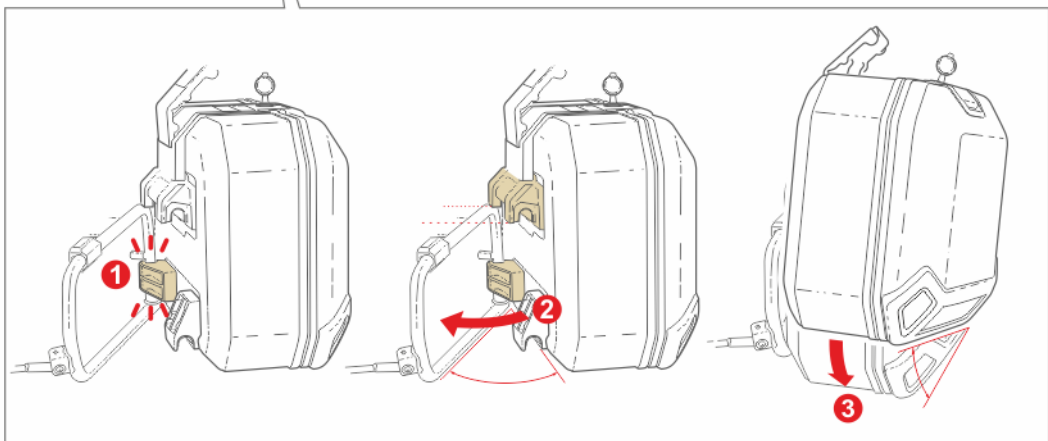

LOCK INSTALLATION

VIDEO

OPEN

CLOSE

MORE INFO

ASSEMBLY

RELEASE

300
trees planted
in our SHAD forest