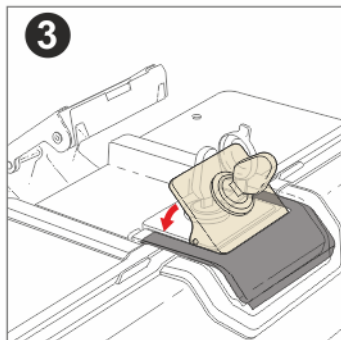

LOCK INSTALLATION

VIDEO

OPEN

CLOSE

MORE INFO

ASSEMBLY

RELEASE

300
trees planted
in our SHAD forest