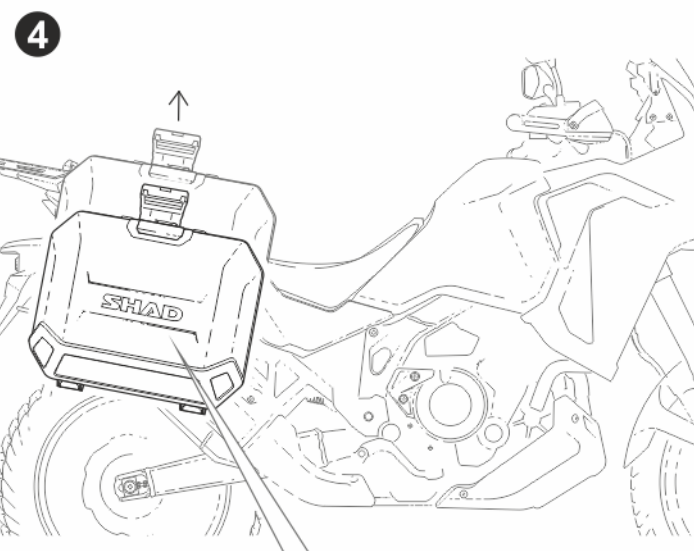

LOCK INSTALLATION

VIDEO

OPEN

CLOSE

MORE INFO

ASSEMBLY

RELEASE

300
trees planted
in our SHAD forest