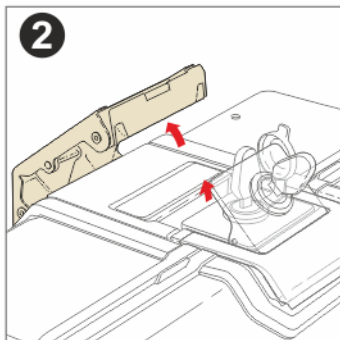

LOCK INSTALLATION

VIDEO

OPEN

CLOSE

MORE INFO

ASSEMBLY

RELEASE

300
trees planted
in our SHAD forest